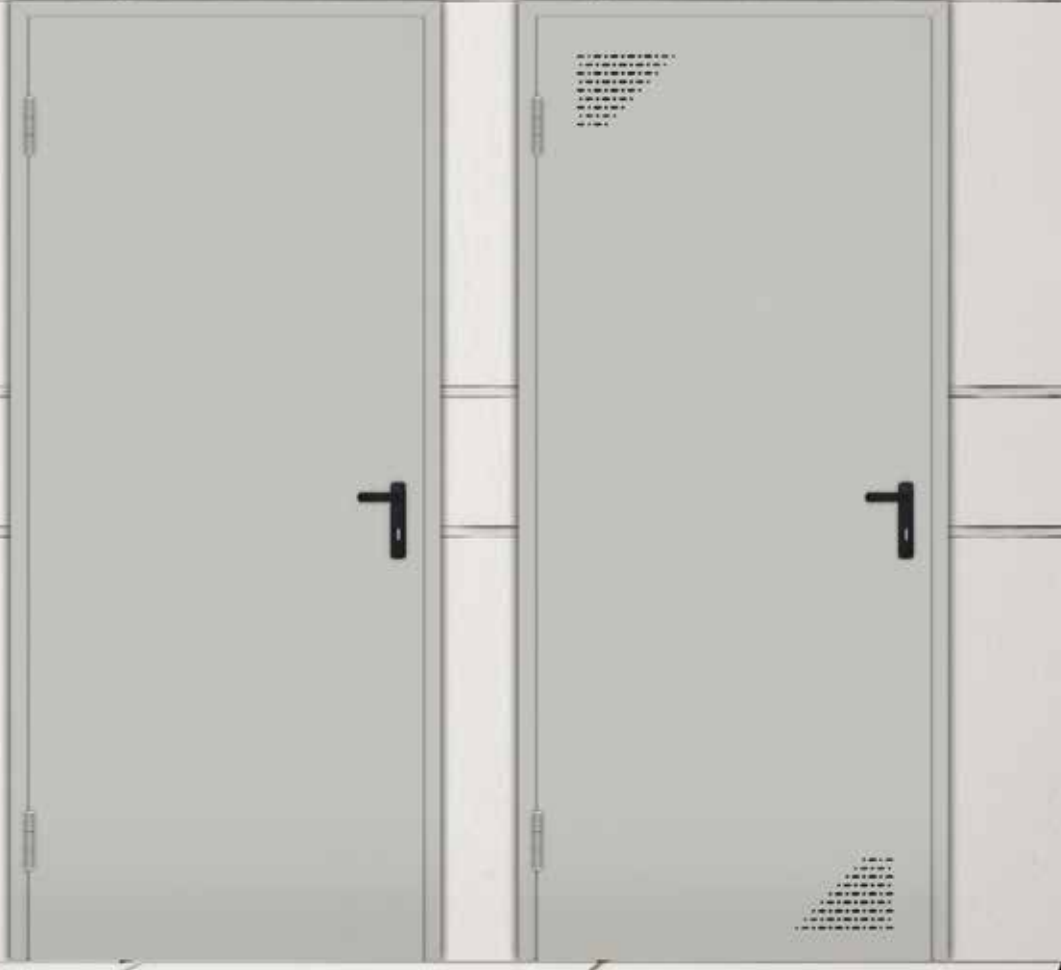

ΓΕΝΙΚΗΣ ΧΡΗΣΗΣ GENERAL USE